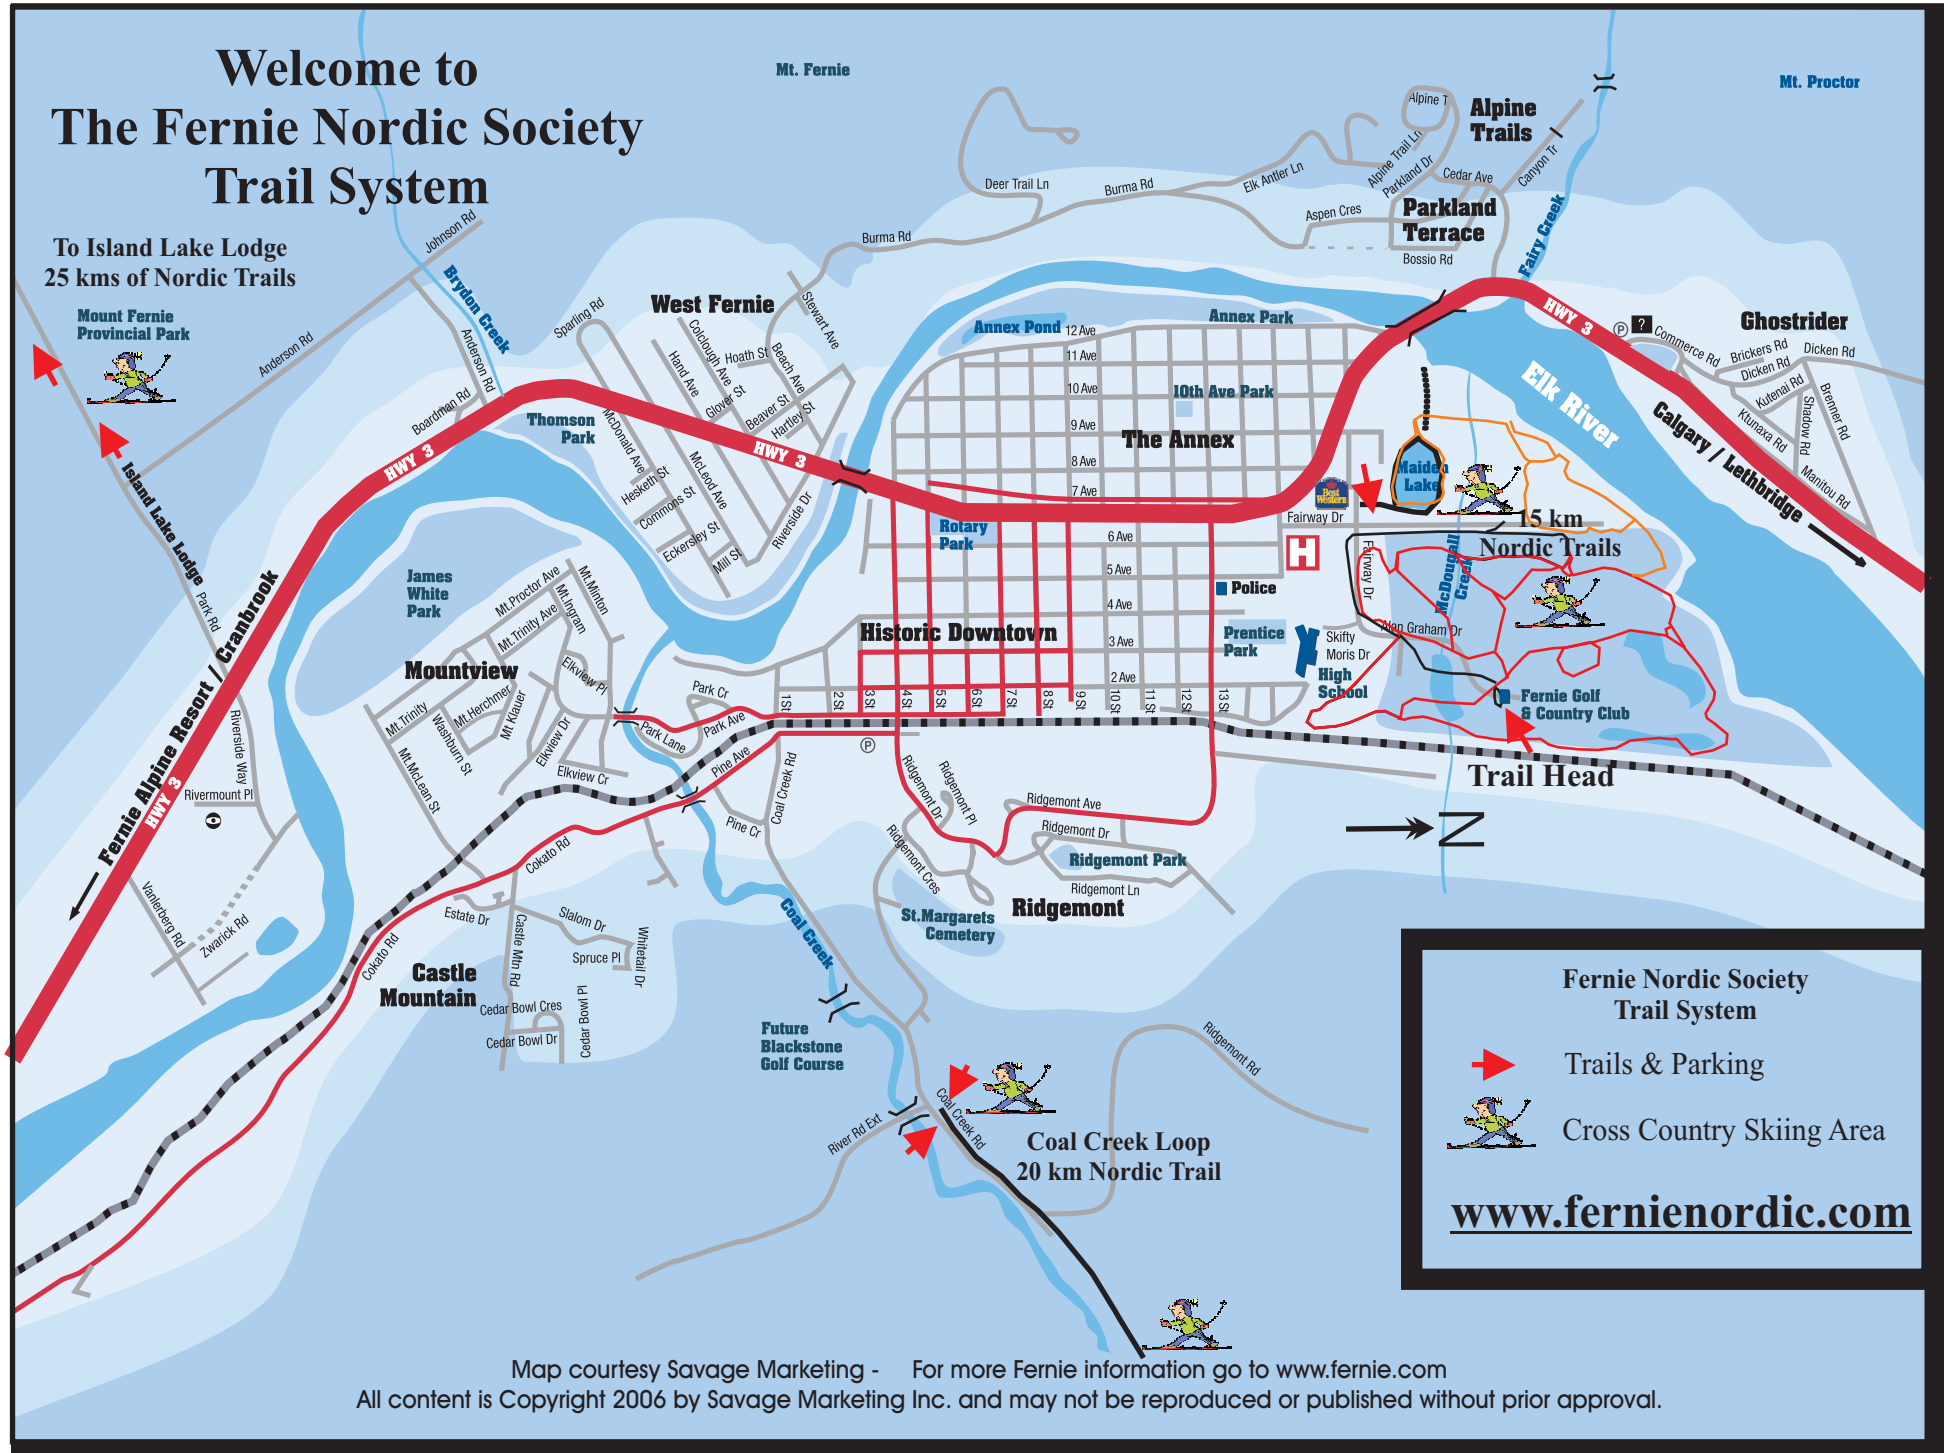

# Welcome to The Fernie Nordic Society Trail System

To Island Lake Lodge  
25 kms of Nordic Trails

**Fernie Nordic Society  
Trail System**

- Trails & Parking
- Cross Country Skiing Area

[www.fernienordic.com](http://www.fernienordic.com)